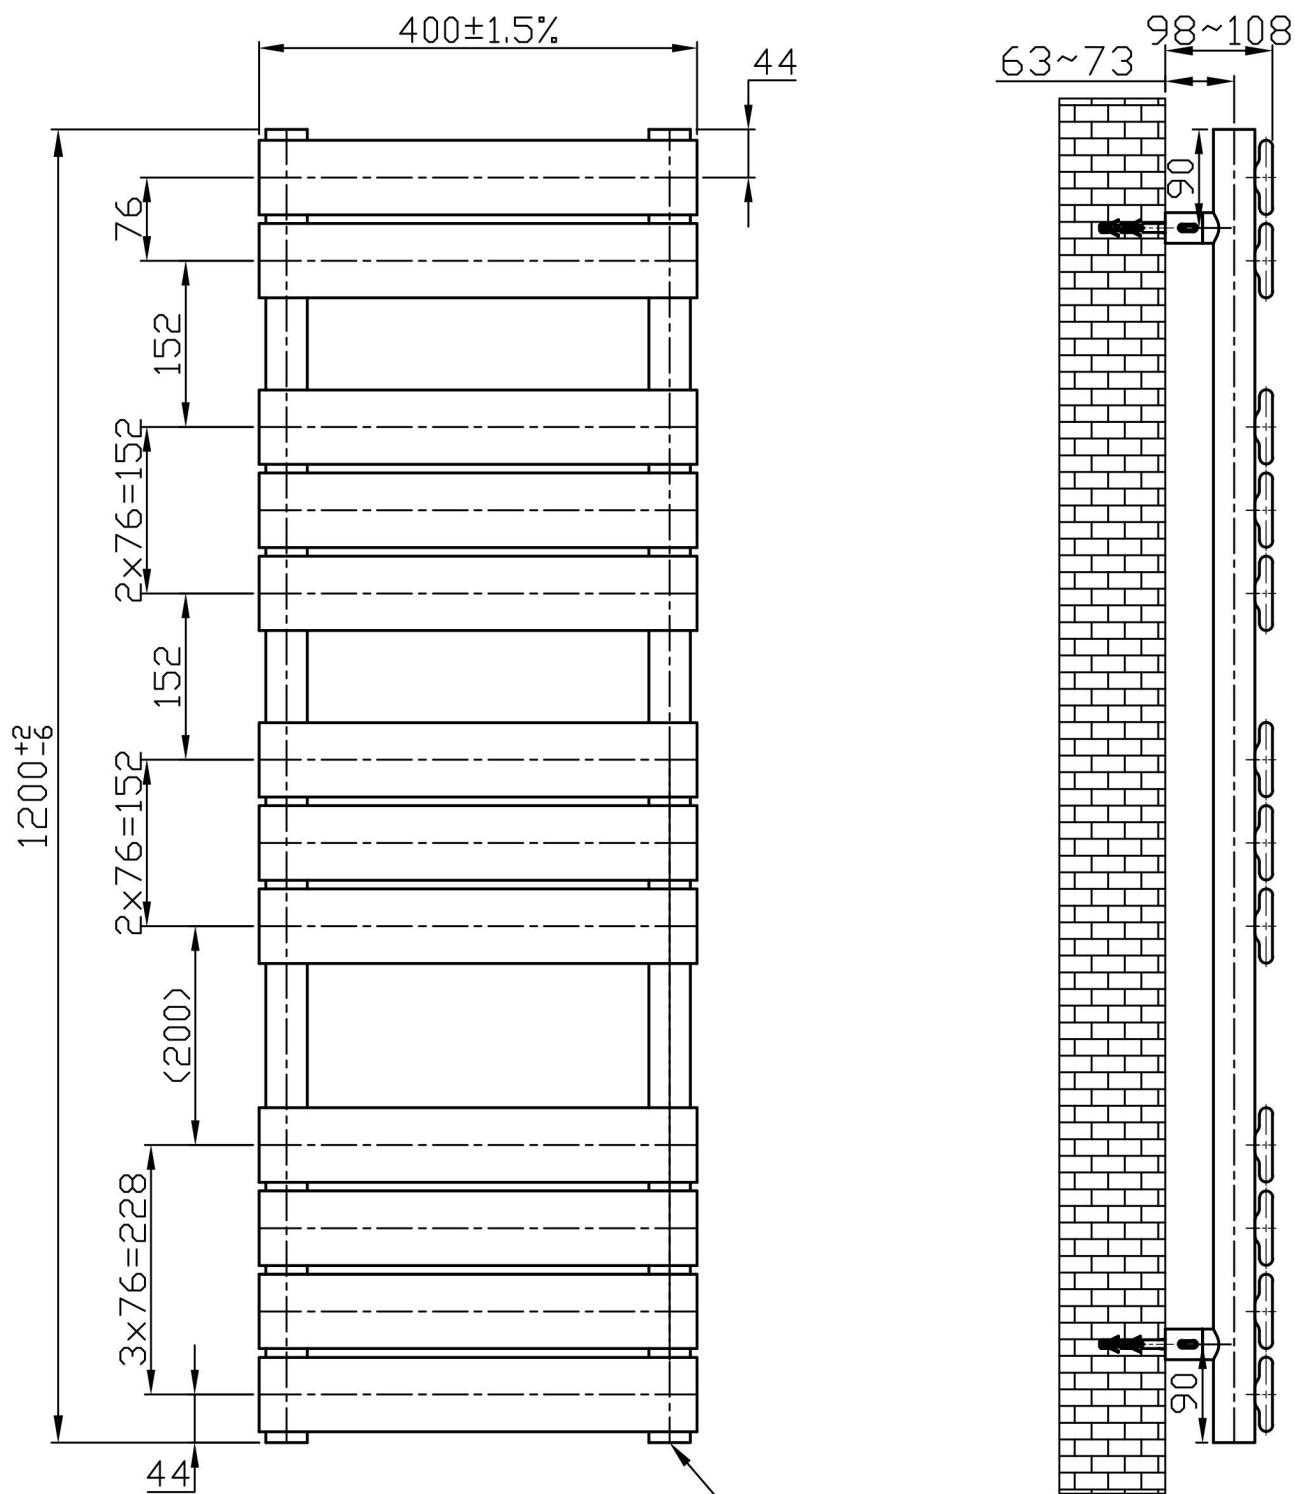

Staverton Tube on Tube Straight 1200 x 400mm.

Painted / Chrome
Technical Drawing

Unit:mm

2 Pipes $\varnothing 38$ Tube

12 Pipes 68x12

Profile

Eastbrook 

Eastbrook Road, Gloucester GL4 3DB