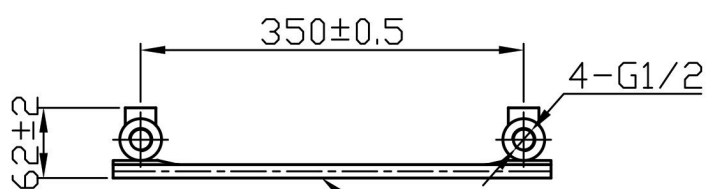

Staverton Tube on Tube Straight 1200 x 400mm.

Painted / Chrome
Technical Drawing

Unit:mm

2 Pipes $\varnothing 38$ Tube

12 Pipes 68x12

Profile

Eastbrook 

Eastbrook Road, Gloucester GL4 3DB